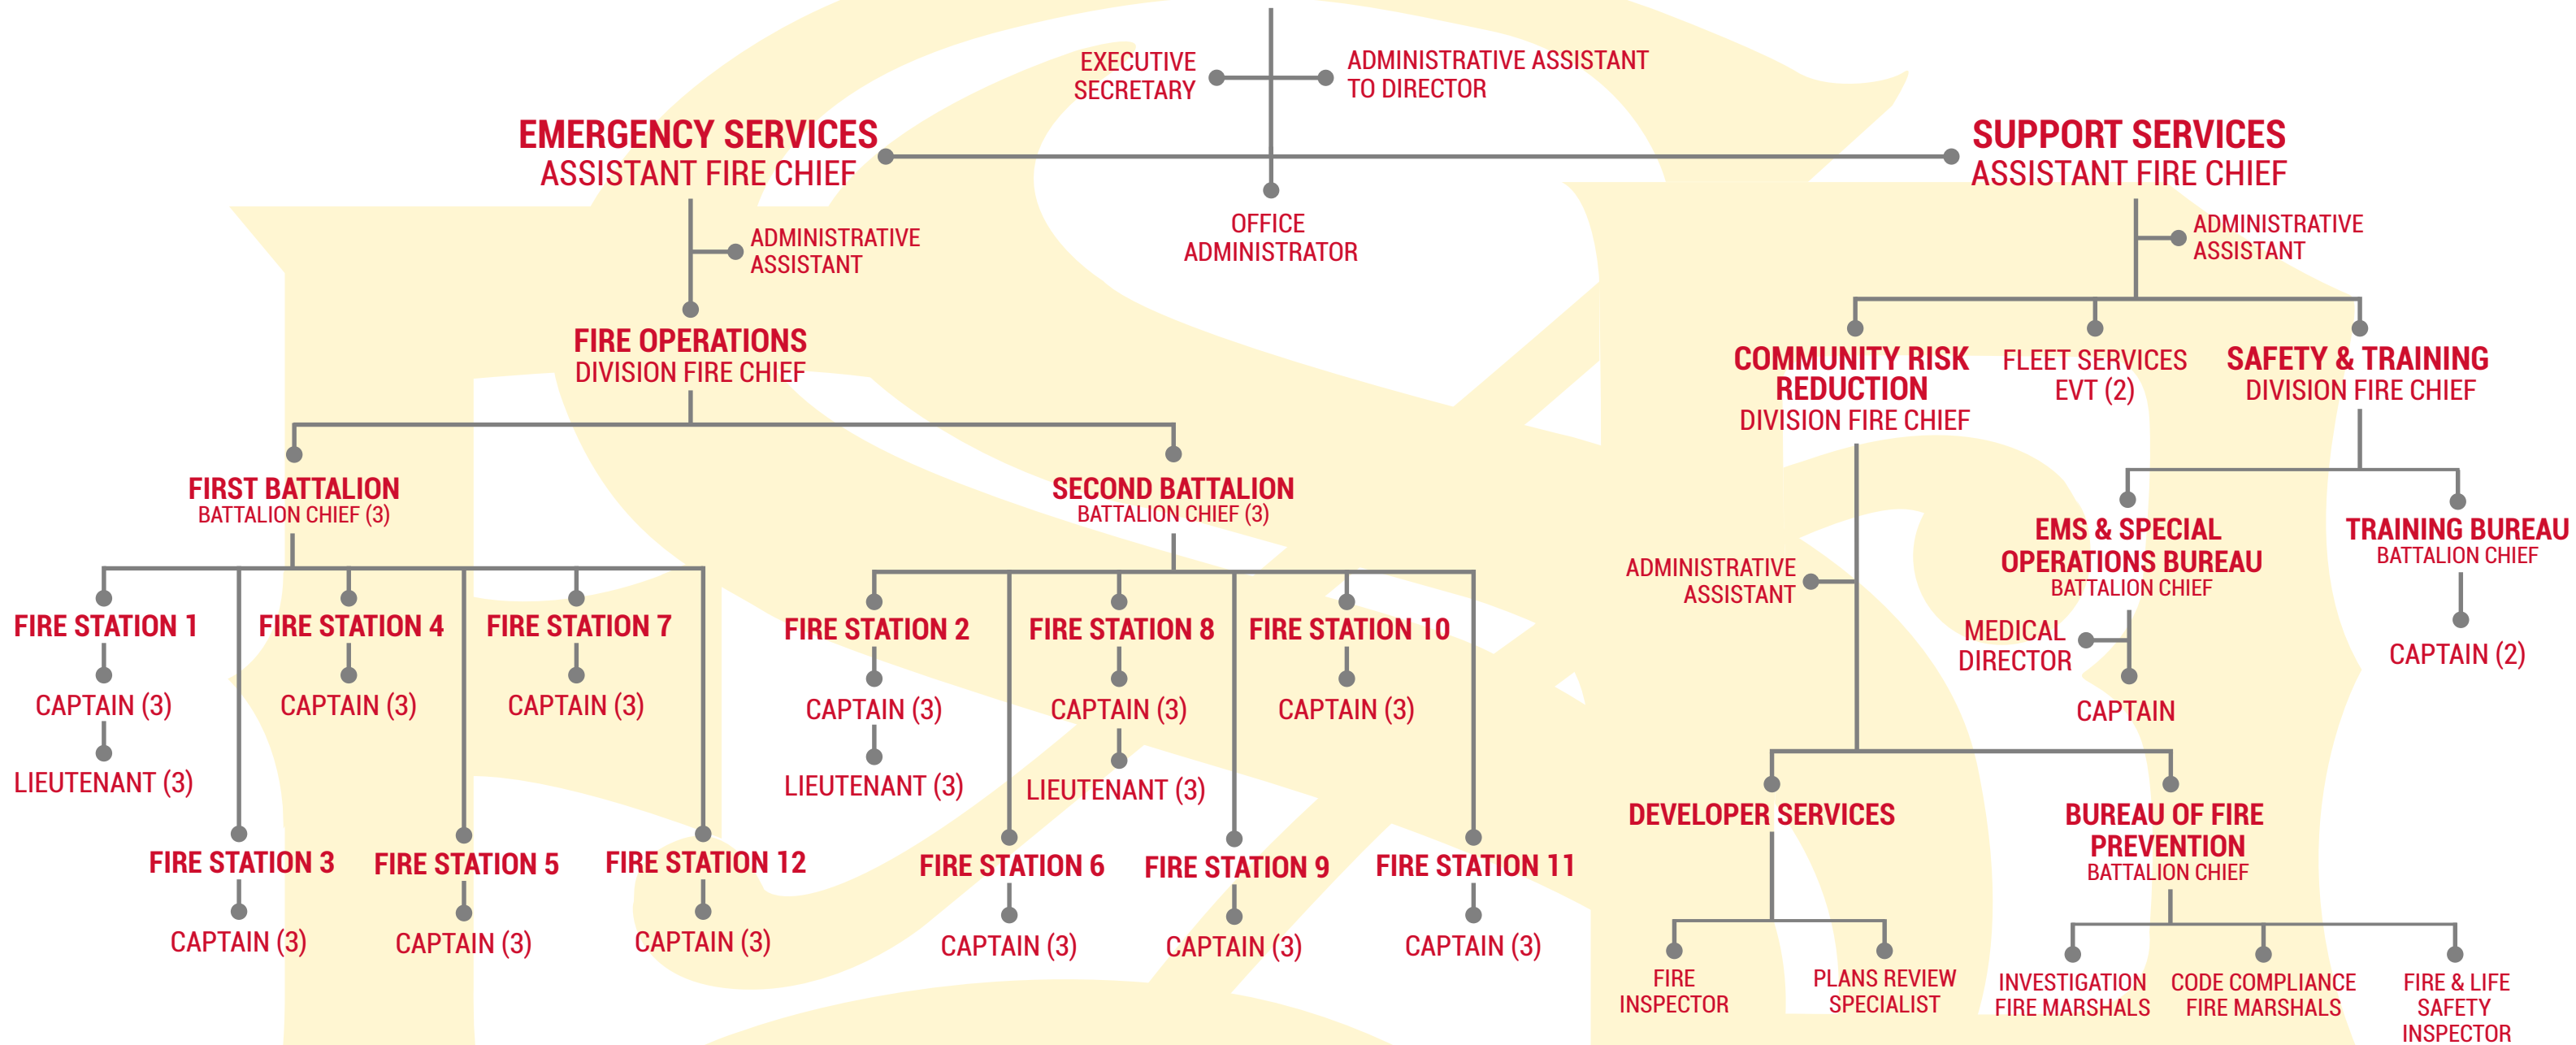

FIRE CHIEF

2022 ORGANIZATIONAL CHART FULL DEPARTMENT

**EMERGENCY SERVICES
ASSISTANT FIRE CHIEF**

ADMINISTRATIVE
ASSISTANT

**FIRE OPERATIONS
DIVISION FIRE CHIEF**

**FIRST BATTALION
BATTALION CHIEF (3)**

**SECOND BATTALION
BATTALION CHIEF (3)**

FIRE STATION 1

CAPTAIN (3)

LIEUTENANT (3)

FIRE STATION 4

CAPTAIN (3)

FIRE STATION 7

CAPTAIN (3)

FIRE STATION 2

CAPTAIN (3)

LIEUTENANT (3)

FIRE STATION 8

CAPTAIN (3)

LIEUTENANT (3)

FIRE STATION 10

CAPTAIN (3)

FIRE STATION 3

CAPTAIN (3)

FIRE STATION 5

CAPTAIN (3)

FIRE STATION 12

CAPTAIN (3)

FIRE STATION 6

CAPTAIN (3)

FIRE STATION 9