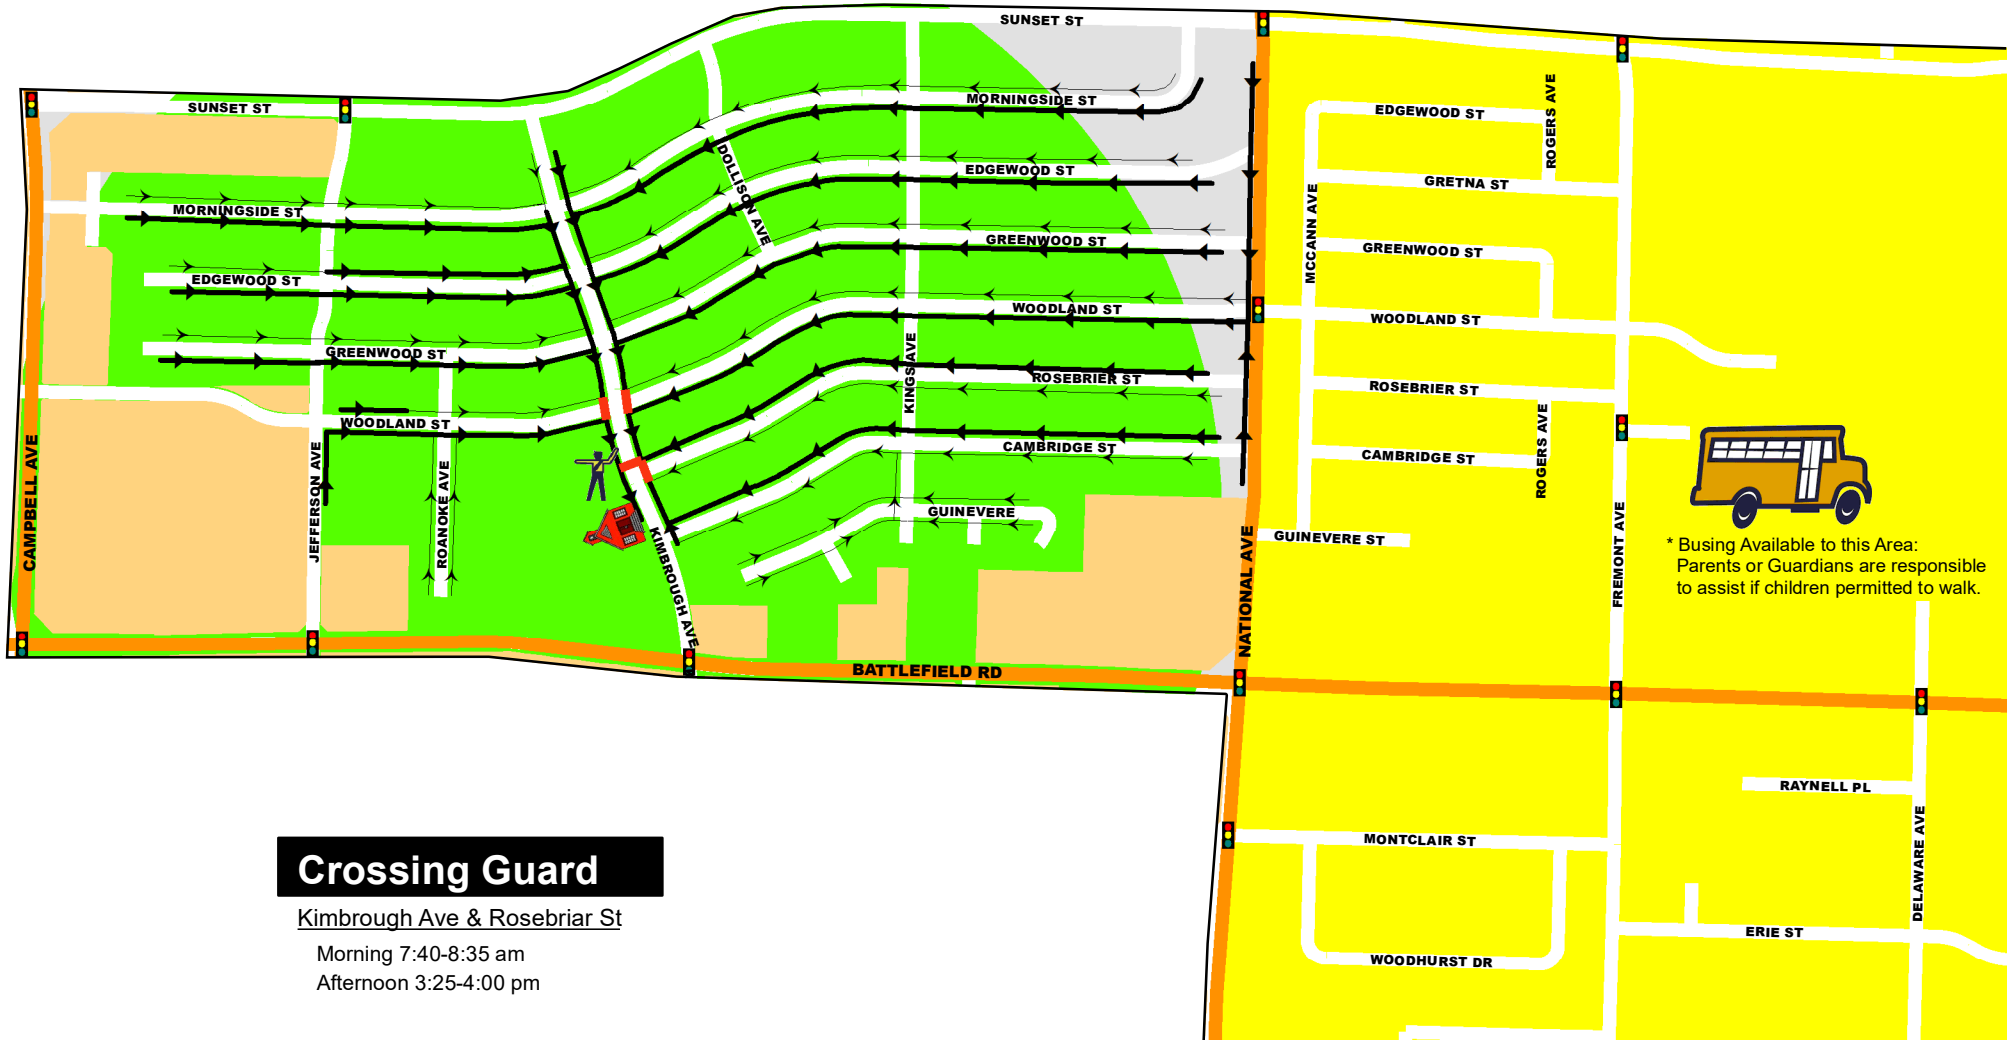

# COWDEN ELEMENTARY

WALKING ROUTE \*

SCHOOL YEAR 2021-2022

## Legend

-  CROSSING GUARD
-  1/2 MILE RADIUS
-  SCHOOL CROSSWALK
-  SCHOOL BOUNDARY
-  NON-RESIDENTIAL
-  WALKING ROUTE W/SIDEWALK
-  WALKING ROUTE NO SIDEWALK
-  BARRIER STREET
-  SIGNAL
-  BUSING AVAILABLE

## School Times

Start 8:30 am  
Dismissal 3:30 pm

This map recommends a walking route based on sidewalk inventory and existing crossing features to assist parents who chose to have their child walk to school. The primary responsibility for the safety of their children is with the parents.

## Crossing Guard

Kimbrough Ave & Rosebrier St

Morning 7:40-8:35 am  
Afternoon 3:25-4:00 pm