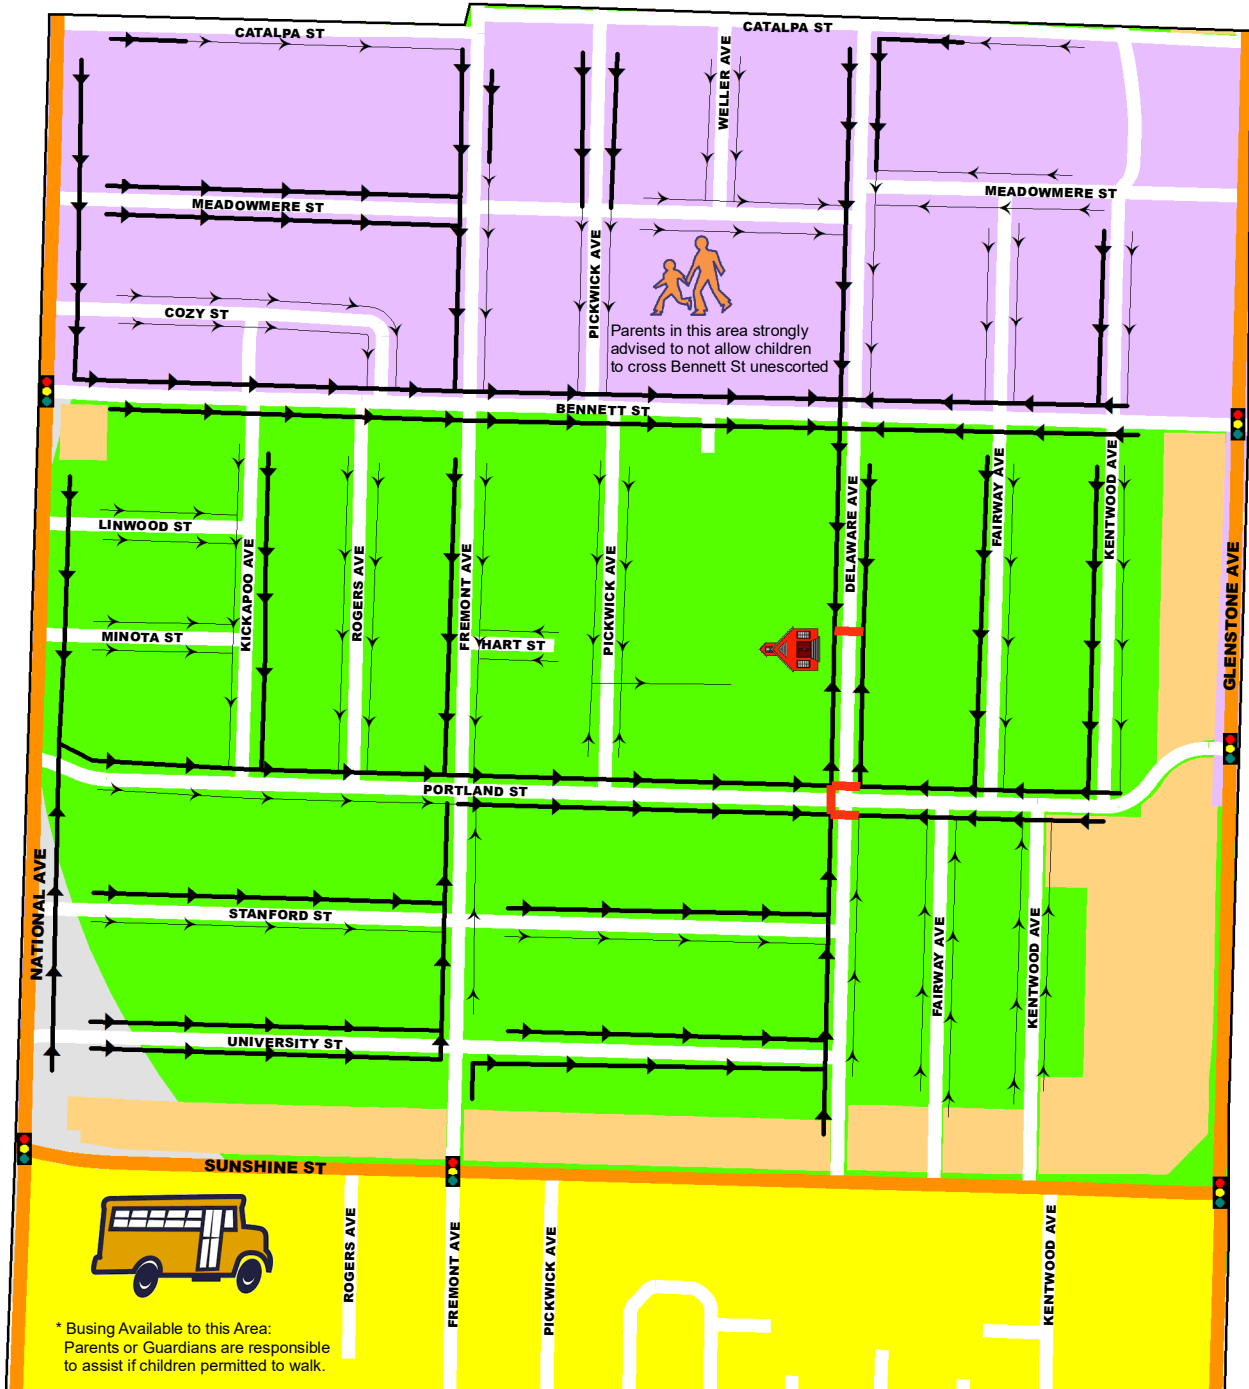

DELAWARE ELEMENTARY

WALKING ROUTE *

SCHOOL YEAR 2021-2022

Legend

- 1/2 MILE RADIUS
- SCHOOL CROSSWALK
- SCHOOL BOUNDARY
- NON-RESIDENTIAL
- WALKING ROUTE W/SIDEWALK
- WALKING ROUTE NO SIDEWALK
- BARRIER STREET
- SIGNAL
- BUSING AVAILABLE

School Times

Start 8:30 am
Dismissal 3:30 pm

This map recommends a walking route based on sidewalk inventory and existing crossing features to assist parents who chose to have their child walk to school. The primary responsibility for the safety of their children is with the parents.

* Busing Available to this Area:
Parents or Guardians are responsible to assist if children permitted to walk.