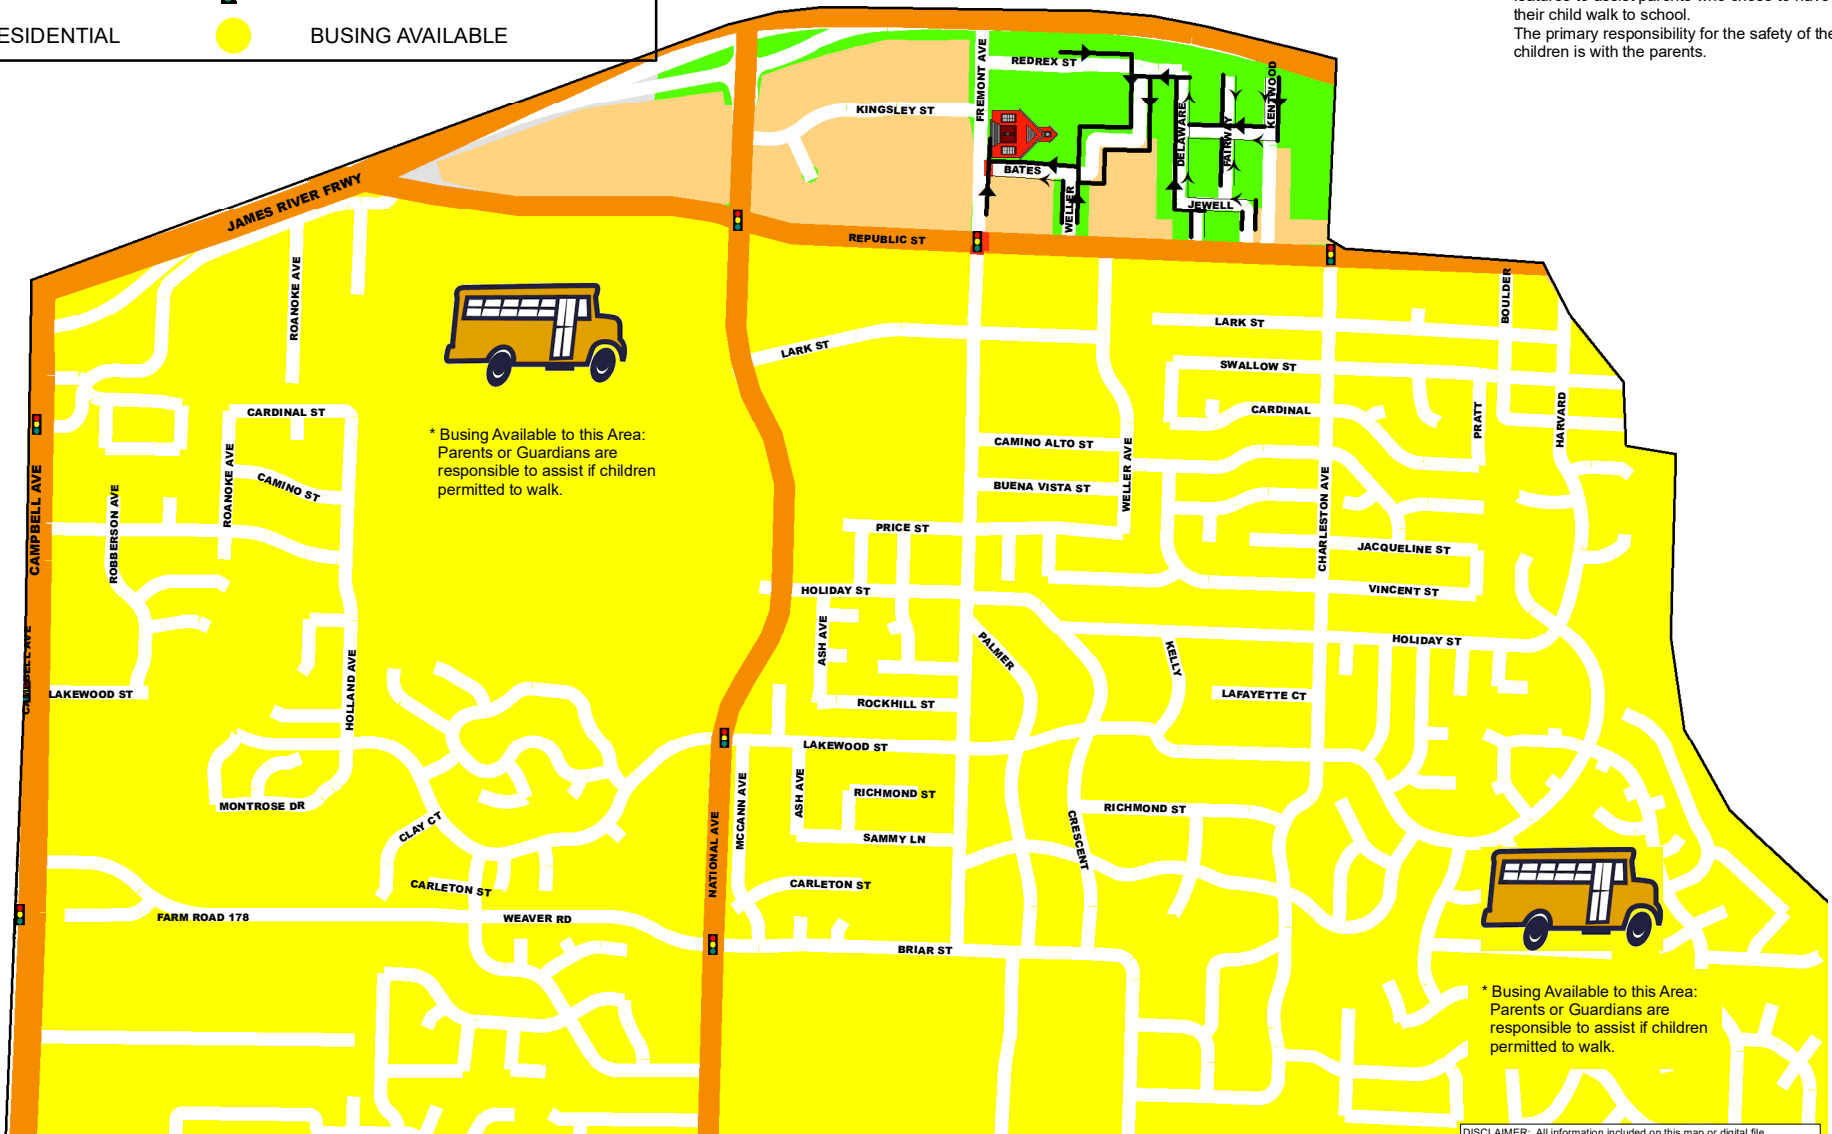

DISNEY ELEMENTARY

WALKING ROUTE *

SCHOOL YEAR 2021-2022

Legend

- 1/2 MILE RADIUS
- SCHOOL CROSSWALK
- SCHOOL BOUNDARY
- NON-RESIDENTIAL
- WALKING ROUTE W/SIDEWALK
- WALKING ROUTE NO SIDEWALK
- BARRIER STREET
- SIGNAL
- BUSING AVAILABLE

School Times

Start 8:30 am
Dismissal 3:30 pm

This map recommends a walking route based on sidewalk inventory and existing crossing features to assist parents who chose to have their child walk to school. The primary responsibility for the safety of their children is with the parents.

* Busing Available to this Area:
Parents or Guardians are
responsible to assist if children
permitted to walk.

* Busing Available to this Area:
Parents or Guardians are
responsible to assist if children
permitted to walk.