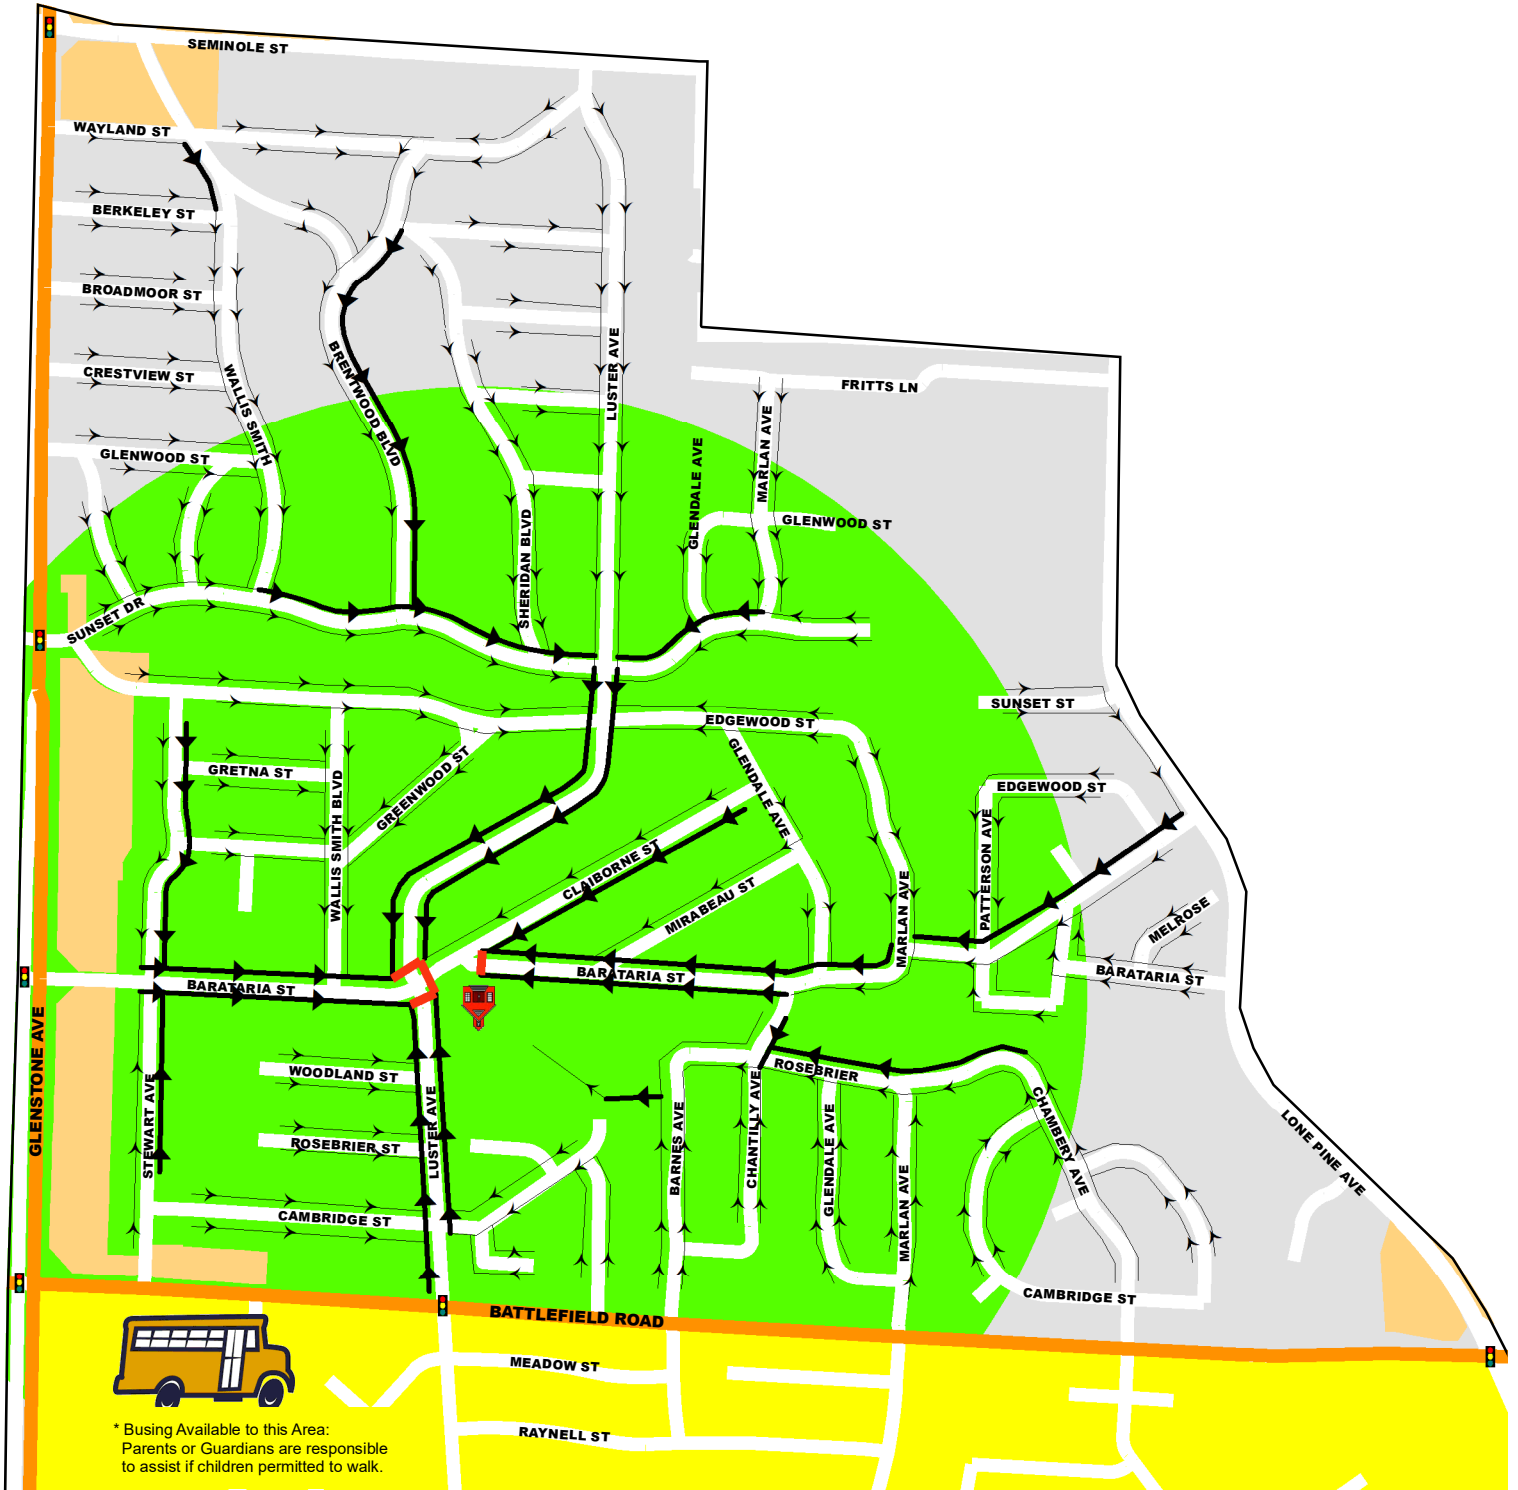

EUGENE FIELD ELEMENTARY

WALKING ROUTE *

SCHOOL YEAR 2021-2022

Legend

-  1/2 MILE RADIUS
-  SCHOOL CROSSWALK
-  SCHOOL BOUNDARY
-  NON-RESIDENTIAL
-  WALKING ROUTE W/SIDEWALK
-  WALKING ROUTE NO SIDEWALK
-  BARRIER STREET
-  SIGNAL
-  BUSING AVAILABLE

School Times

Start 8:30 am
Dismissal 3:30 pm

This map recommends a walking route based on sidewalk inventory and existing crossing features to assist parents who chose to have their child walk to school. The primary responsibility for the safety of their children is with the parents.

* Busing Available to this Area:
Parents or Guardians are responsible
to assist if children permitted to walk.