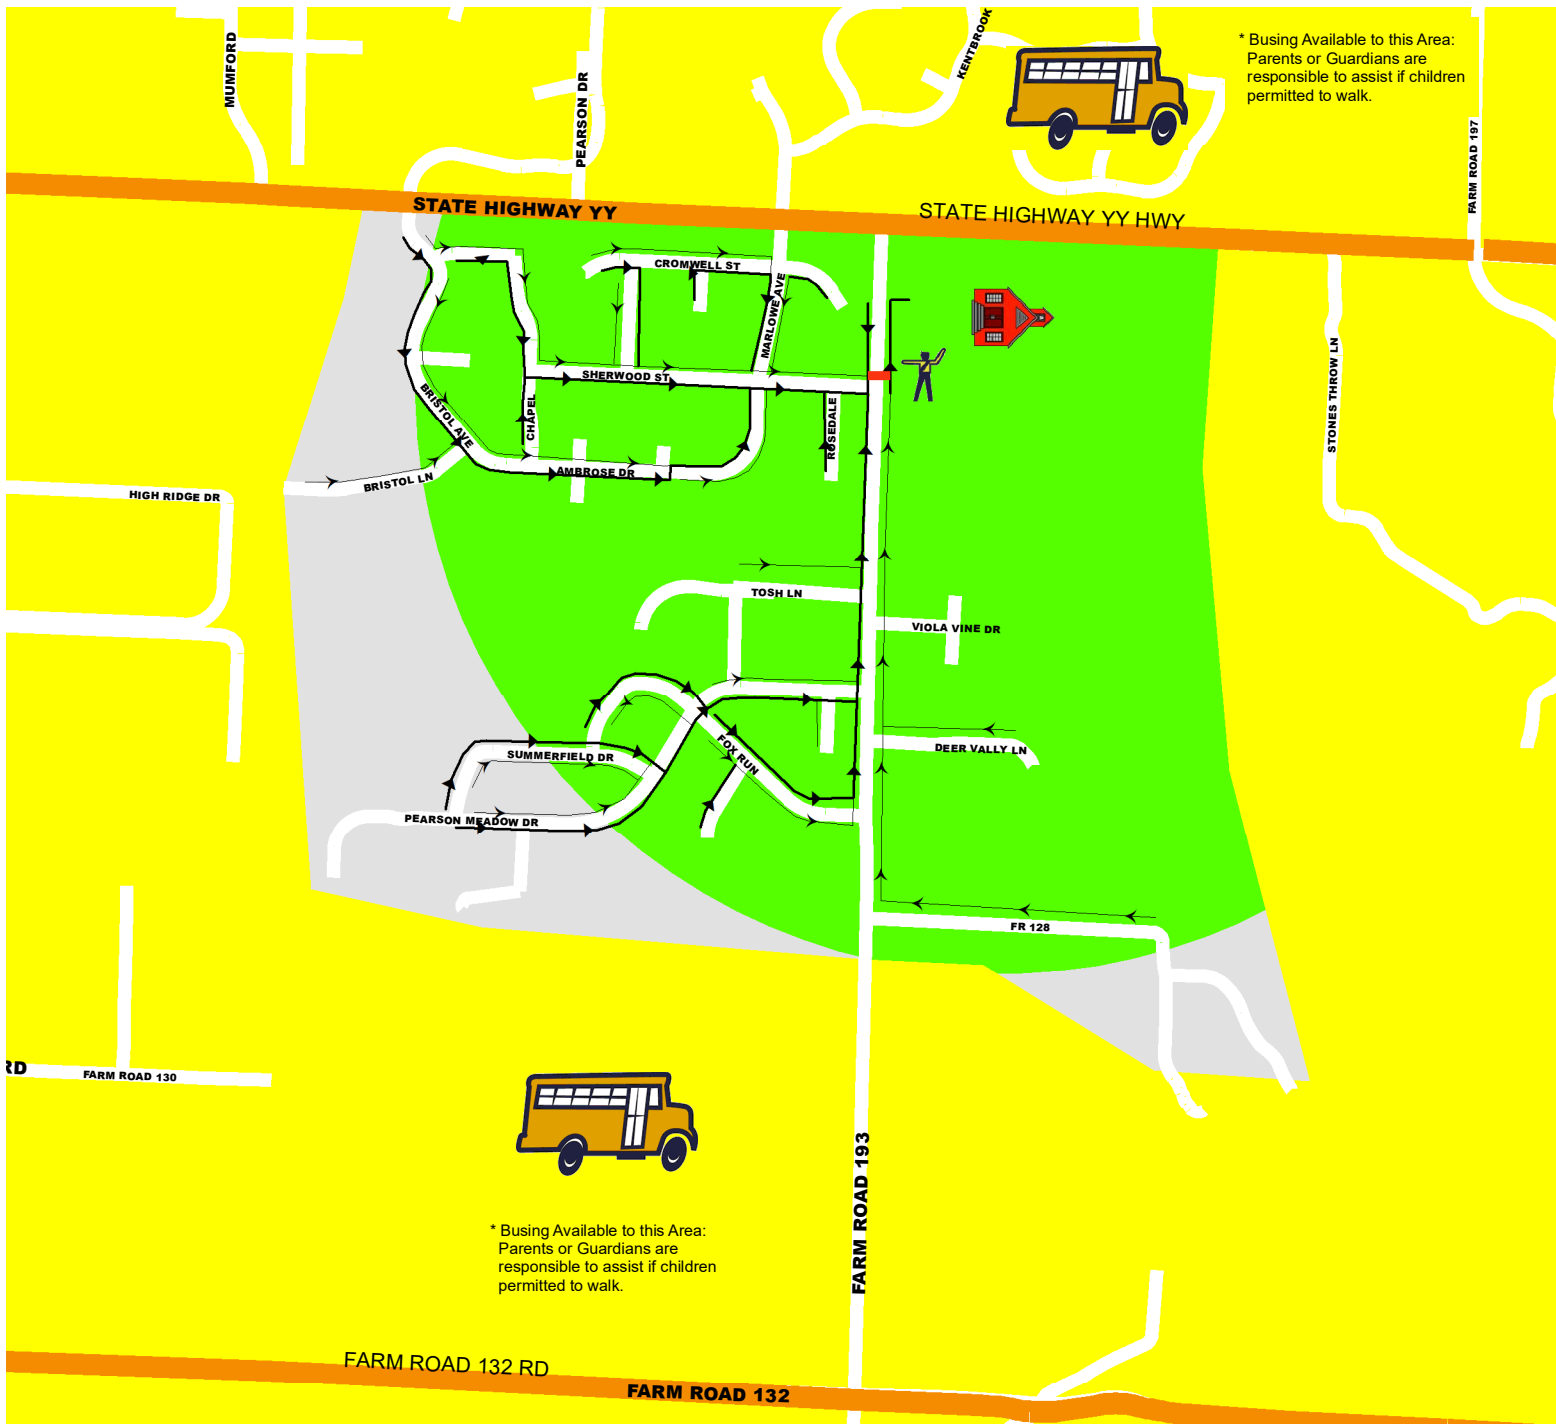

HICKORY HILLS ELEMENTARY

WALKING ROUTE *

SCHOOL YEAR 2021-2022

Legend

- SCHOOL CROSSWALK
- SCHOOL BOUNDARY
- BARRIER STREET
- CROSSING GUARD
- WALKING ROUTE W/SIDEWALK
- WALKING ROUTE NO SIDEWALK
- 1/2 MILE RADIUS
- BUSING AVAILABLE

School Times

Start 9:30 am
Dismissal 4:30 pm

This map recommends a walking route based on sidewalk inventory and existing crossing features to assist parents who chose to have their child walk to school. The primary responsibility for the safety of their Children is with the parents.

* Busing Available to this Area: Parents or Guardians are responsible to assist if children permitted to walk.

* Busing Available to this Area: Parents or Guardians are responsible to assist if children permitted to walk.

Crossing Guard

1400 N FARM ROAD 193

Morning 8:40-9:35 am

Afternoon 4:25-5:00 pm

PREPARED BY
CITY OF SPRINGFIELD
PUBLIC WORKS
REVISED AUGUST 2021