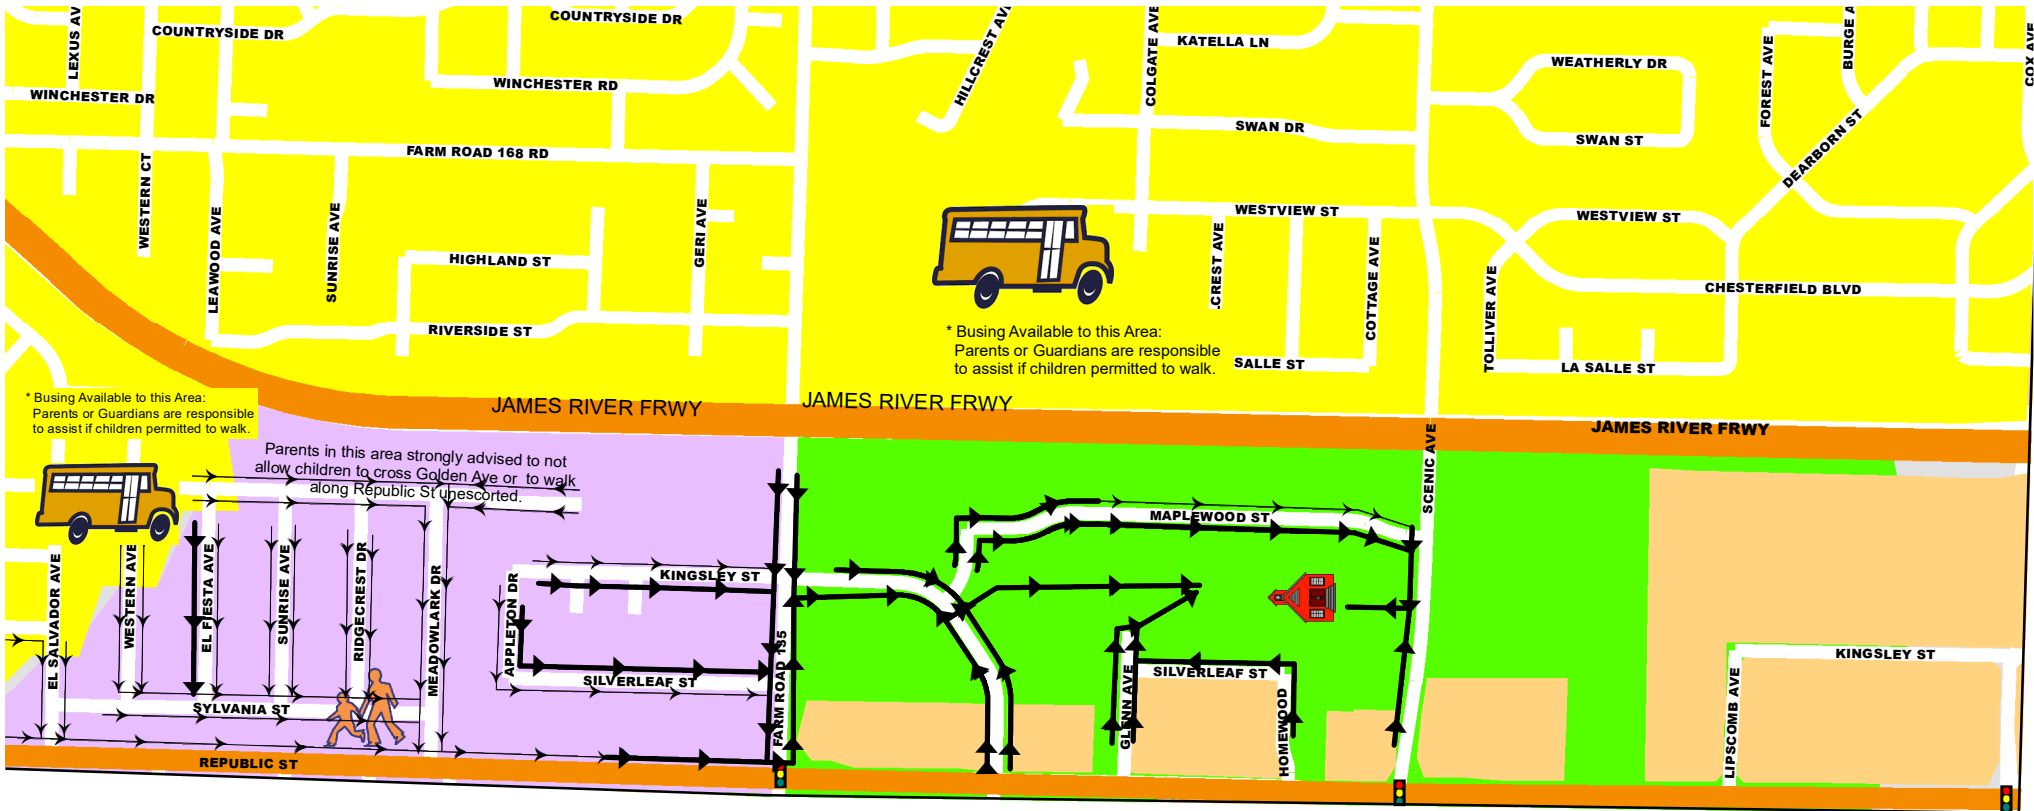

JEFFRIES ELEMENTARY

WALKING ROUTE *

SCHOOL YEAR 2021-2022

Legend

- 1/2 MILE RADIUS
- SCHOOL CROSSWALK
- SCHOOL BOUNDARY
- NON-RESIDENTIAL
- WALKING ROUTE W/SIDEWALK
- WALKING ROUTE NO SIDEWALK
- BARRIER STREET
- SIGNAL
- BUSING AVAILABLE

School Times

Start 8:30 am
Dismissal 3:30 pm

This map recommends a walking route based on sidewalk inventory and existing crossing features to assist parents who chose to have their child walk to school. The primary responsibility for the safety of their Children is with the parents.

Parents in this area strongly advised to not allow children to cross Golden Ave or to walk along Republic St unpescorted.

* Busing Available to this Area:
Parents or Guardians are responsible to assist if children permitted to walk.