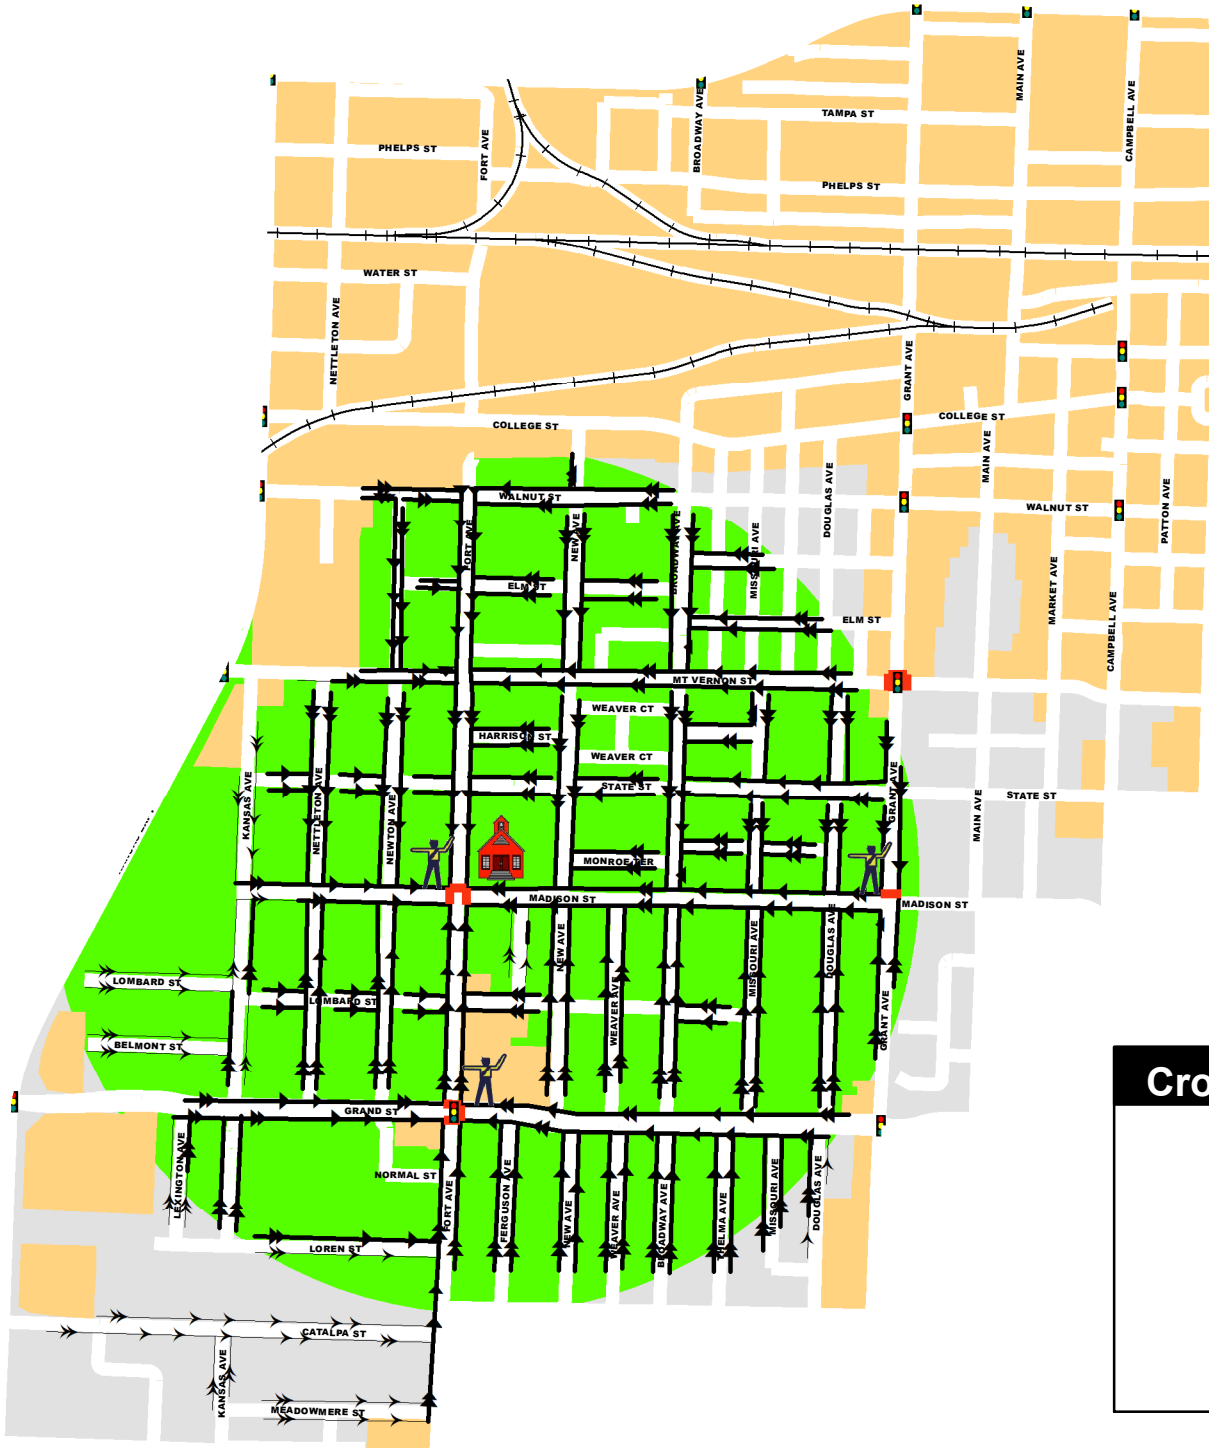

McGREGOR ELEMENTARY

WALKING ROUTE

SCHOOL YEAR 2021-2022

Legend

-  CROSSING GUARD
-  WALKING ROUTE W/SIDEWALK
-  WALKING ROUTE NO SIDEWALK
-  1/2 MILE RADIUS
-  SCHOOL CROSSWALK
-  BARRIER STREET
-  SIGNAL
-  SCHOOL BOUNDARY
-  NON-RESIDENTIAL

School Times

Start 8:30 am
Dismissal 3:30 pm

This map recommends a walking route based on sidewalk inventory and existing crossing features to assist parents who chose to have their child walk to school. The primary responsibility for the safety of their Children is with the parents.

Crossing Guards

Fort Ave & Madison St

Morning 7:40-8:35 am

Afternoon 3:25-4:00 pm

Fort Ave & Grand St

Morning 7:40-8:35 am

Afternoon 3:25-4:00 pm

Madison St & Grant Ave

Morning 7:40-8:35 am

Afternoon 3:25-4:00 pm