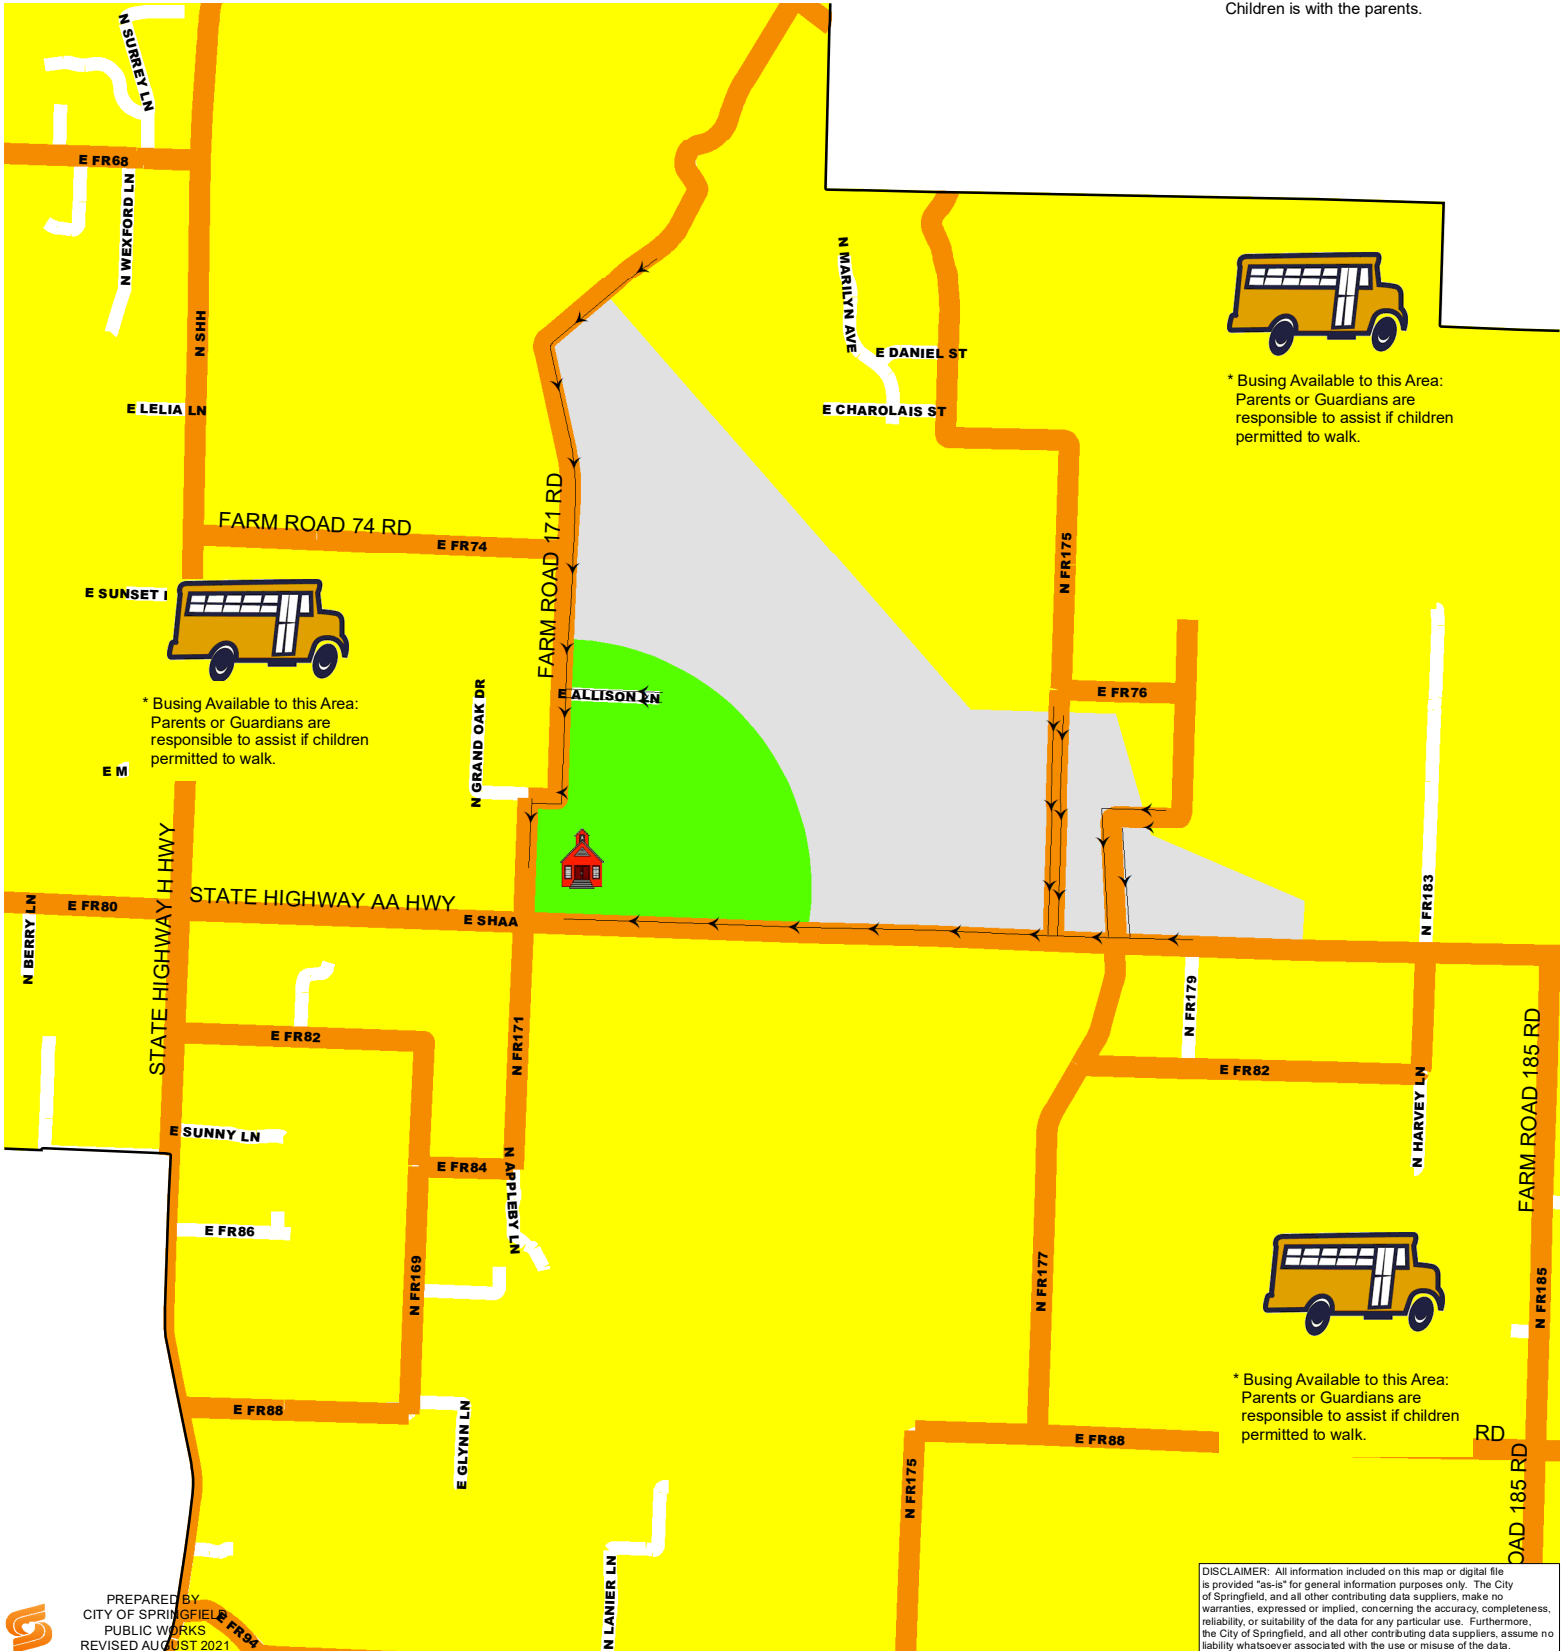

PLEASANT VIEW ELEMENTARY

WALKING ROUTE *

SCHOOL YEAR 2021-2022

Legend

- 1/2 MILE RADIUS
- SCHOOL CROSSWALK
- SCHOOL BOUNDARY
- WALKING ROUTE W/SIDEWALK
- WALKING ROUTE NO SIDEWALK
- BARRIER STREET
- SIGNAL

School Times

Start 9:30 am
Dismissal 4:30 pm

This map recommends a walking route based on sidewalk inventory and existing crossing features to assist parents who chose to have their child walk to school. The primary responsibility for the safety of their Children is with the parents.

* Busing Available to this Area:
Parents or Guardians are responsible to assist if children permitted to walk.

* Busing Available to this Area:
Parents or Guardians are responsible to assist if children permitted to walk.

* Busing Available to this Area:
Parents or Guardians are responsible to assist if children permitted to walk.