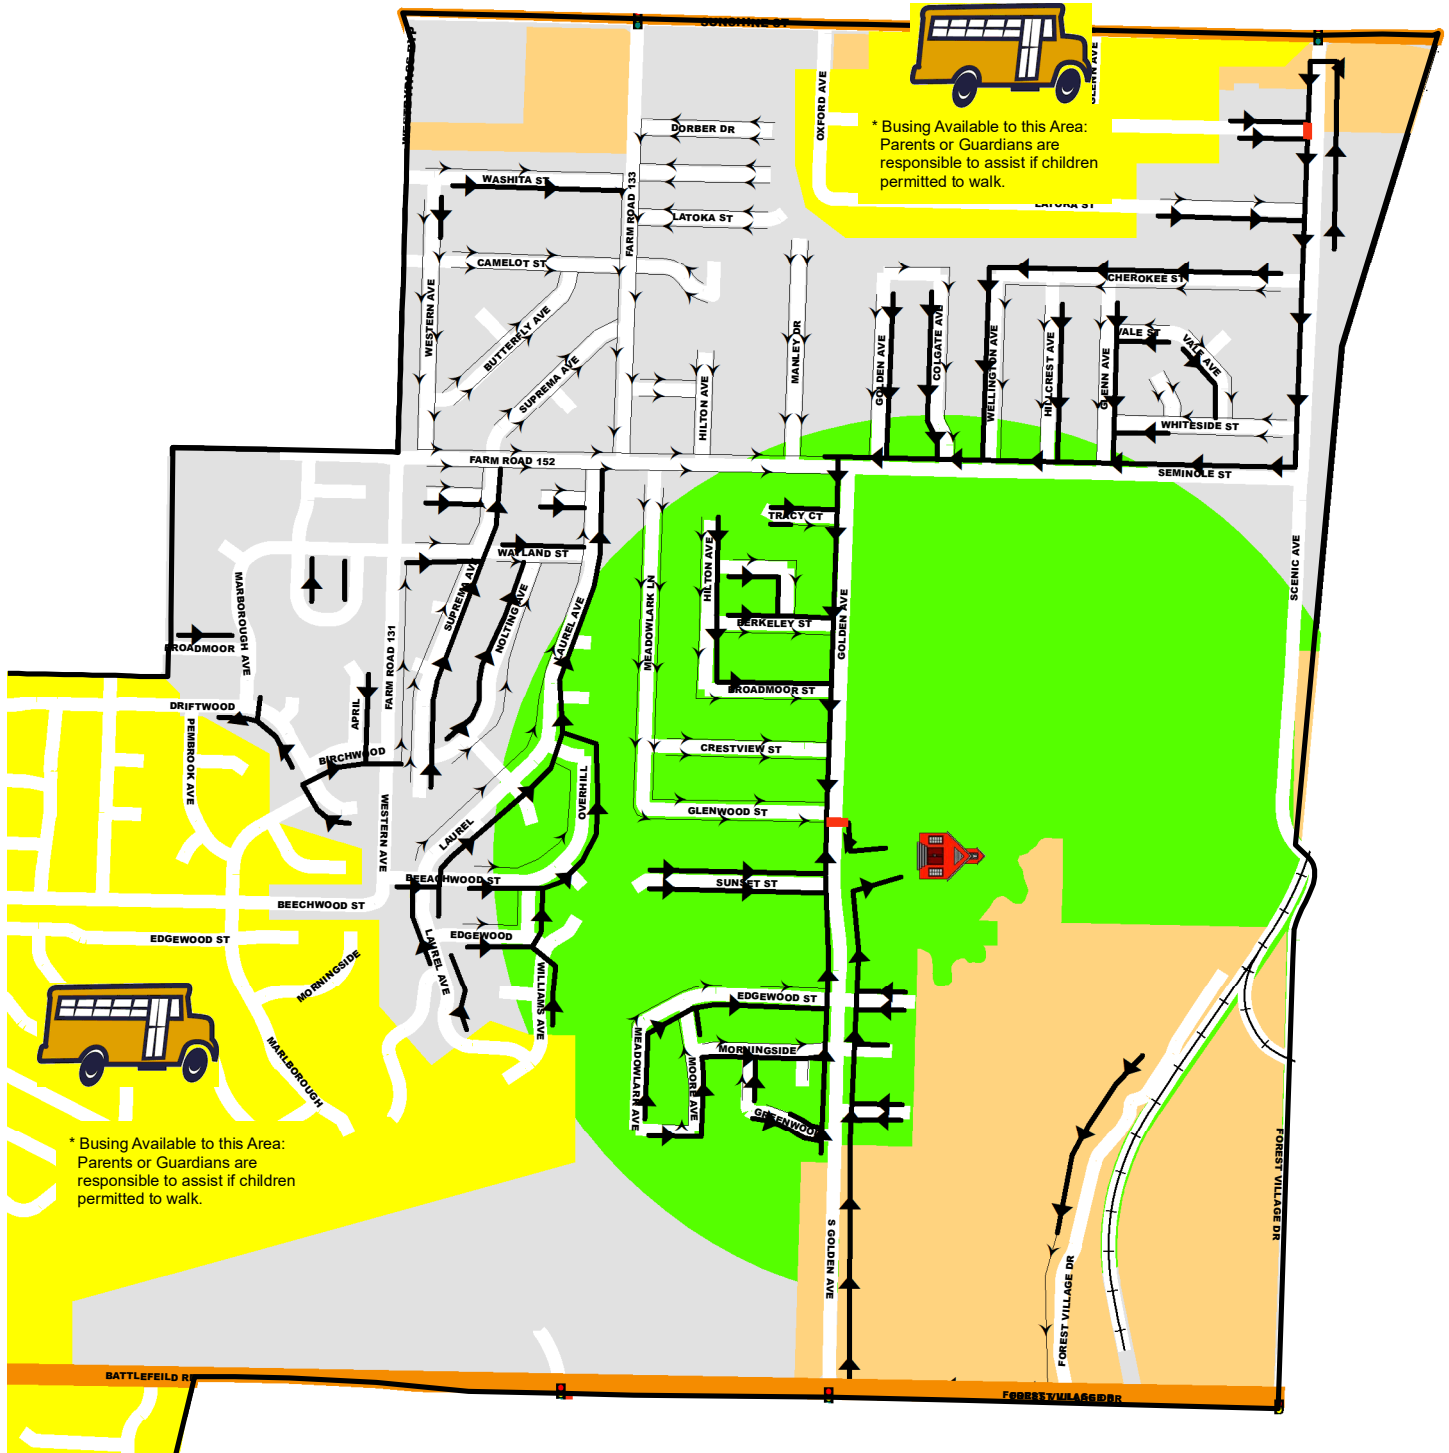

SHERWOOD ELEMENTARY

WALKING ROUTE

SCHOOL YEAR 2021-2022

Legend

-  1/2 MILE RADIUS
-  SCHOOL CROSSWALK
-  SCHOOL BOUNDARY
-  NON-RESIDENTIAL
-  WALKING ROUTE W/SIDEWALK
-  WALKING ROUTE NO SIDEWALK
-  BARRIER STREET
-  SIGNAL
-  BUSING AVAILABLE

School Times

Start 8:30 am
Dismissal 3:30 pm

This map recommends a walking route based on sidewalk inventory and existing crossing features to assist parents who chose to have their child walk to school. The primary responsibility for the safety of their Children is with the parents.

* Busing Available to this Area:
Parents or Guardians are responsible to assist if children permitted to walk.

* Busing Available to this Area:
Parents or Guardians are responsible to assist if children permitted to walk.