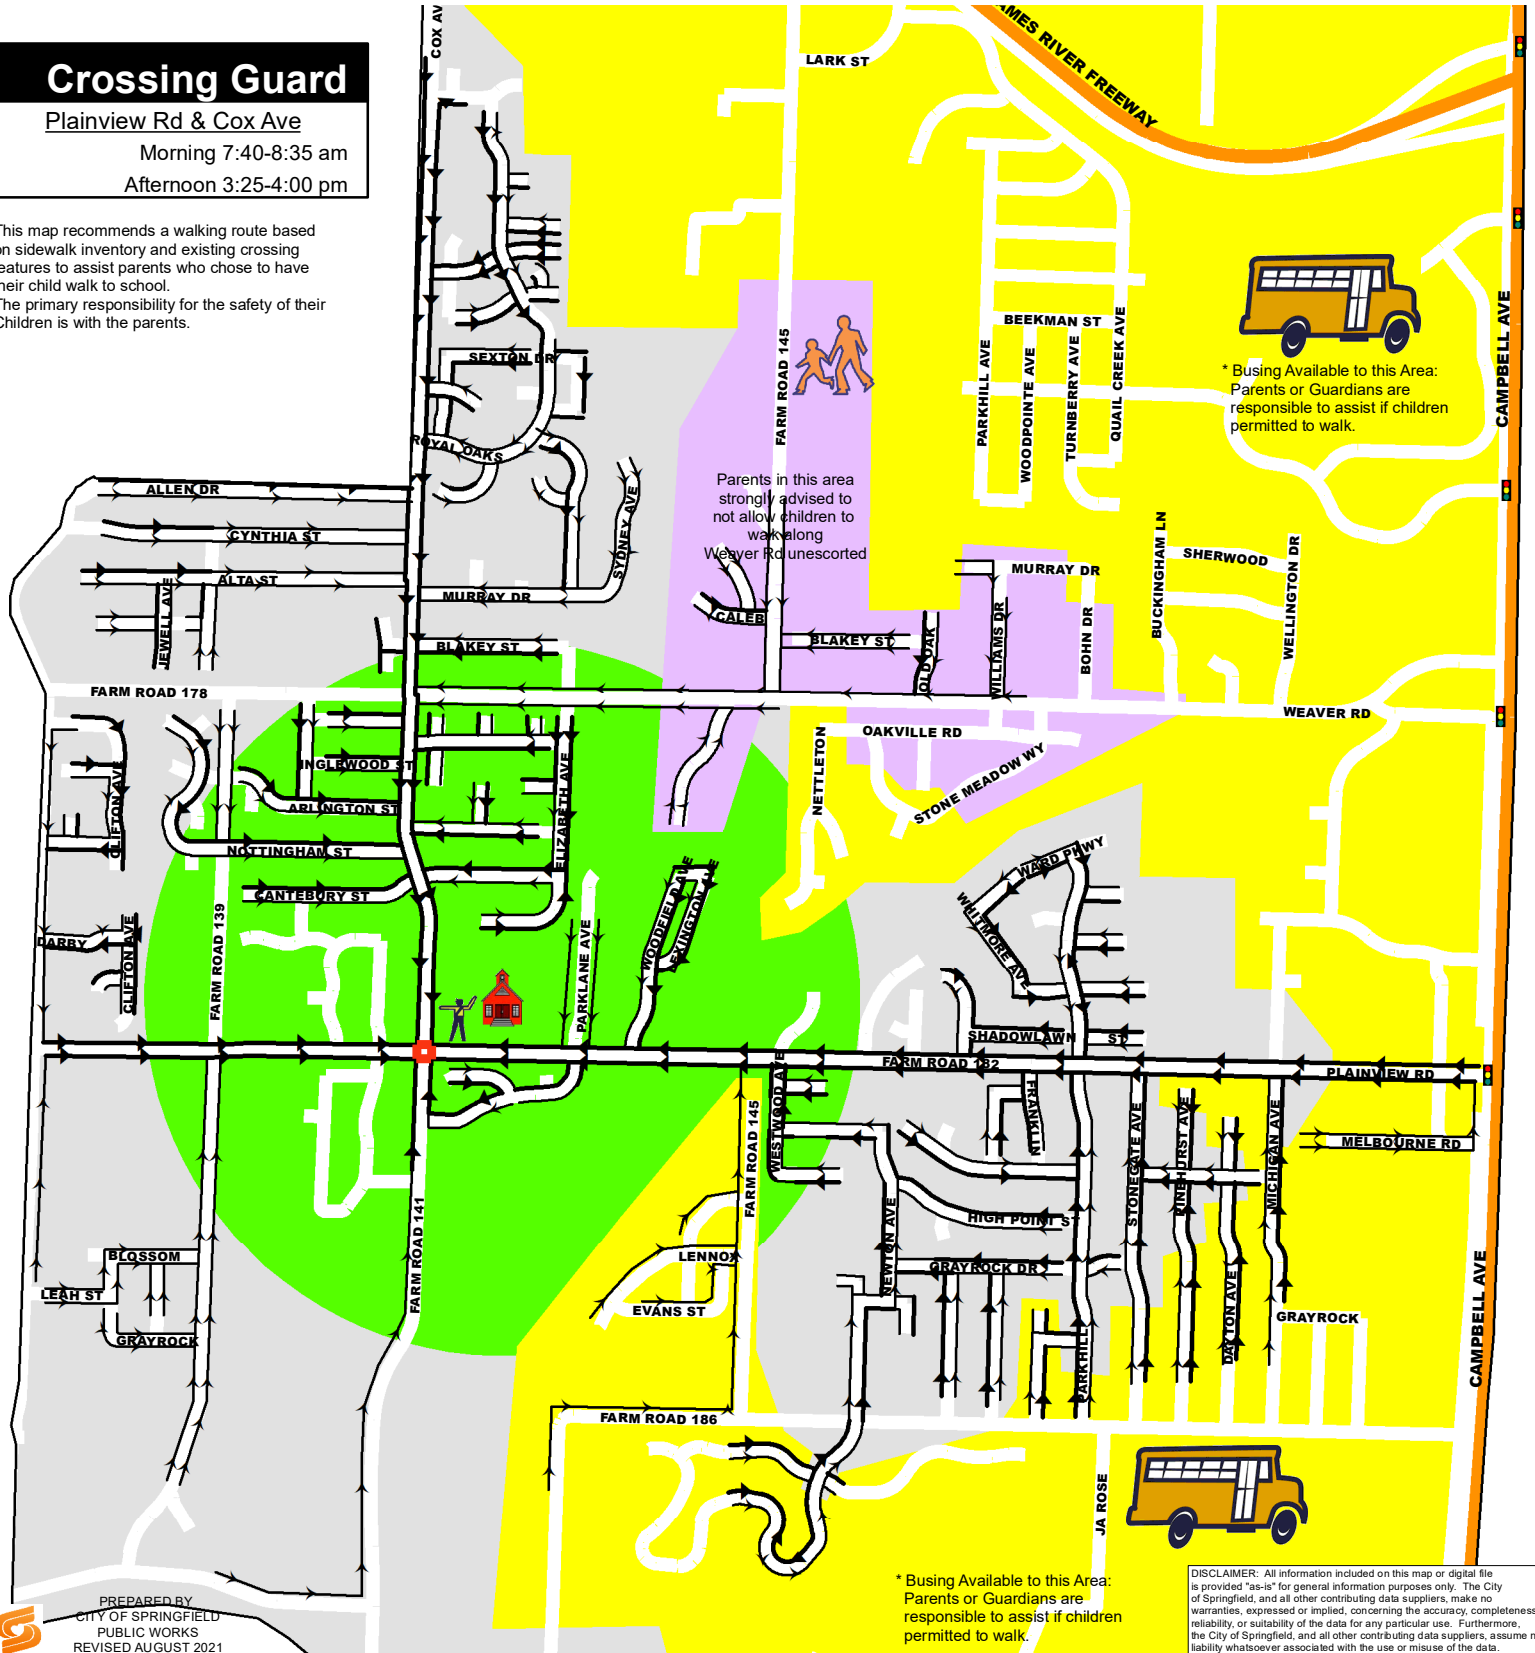

WANDA GRAY ELEMENTARY

WALKING ROUTE

SCHOOL YEAR 2021-2022

Legend

- CROSSING GUARD
- WALKING ROUTE W/SIDEWALK
- WALKING ROUTE NO SIDEWALK
- 1/2 MILE RADIUS
- SCHOOL CROSSWALK
- BARRIER STREET
- SCHOOL BOUNDARY
- SIGNAL

School Times

Start 8:30 am
Dismissal 3:30 pm

Crossing Guard

Plainview Rd & Cox Ave

Morning 7:40-8:35 am
Afternoon 3:25-4:00 pm

This map recommends a walking route based on sidewalk inventory and existing crossing features to assist parents who chose to have their child walk to school. The primary responsibility for the safety of their children is with the parents.

* Busing Available to this Area:
Parents or Guardians are
responsible to assist if children
permitted to walk.