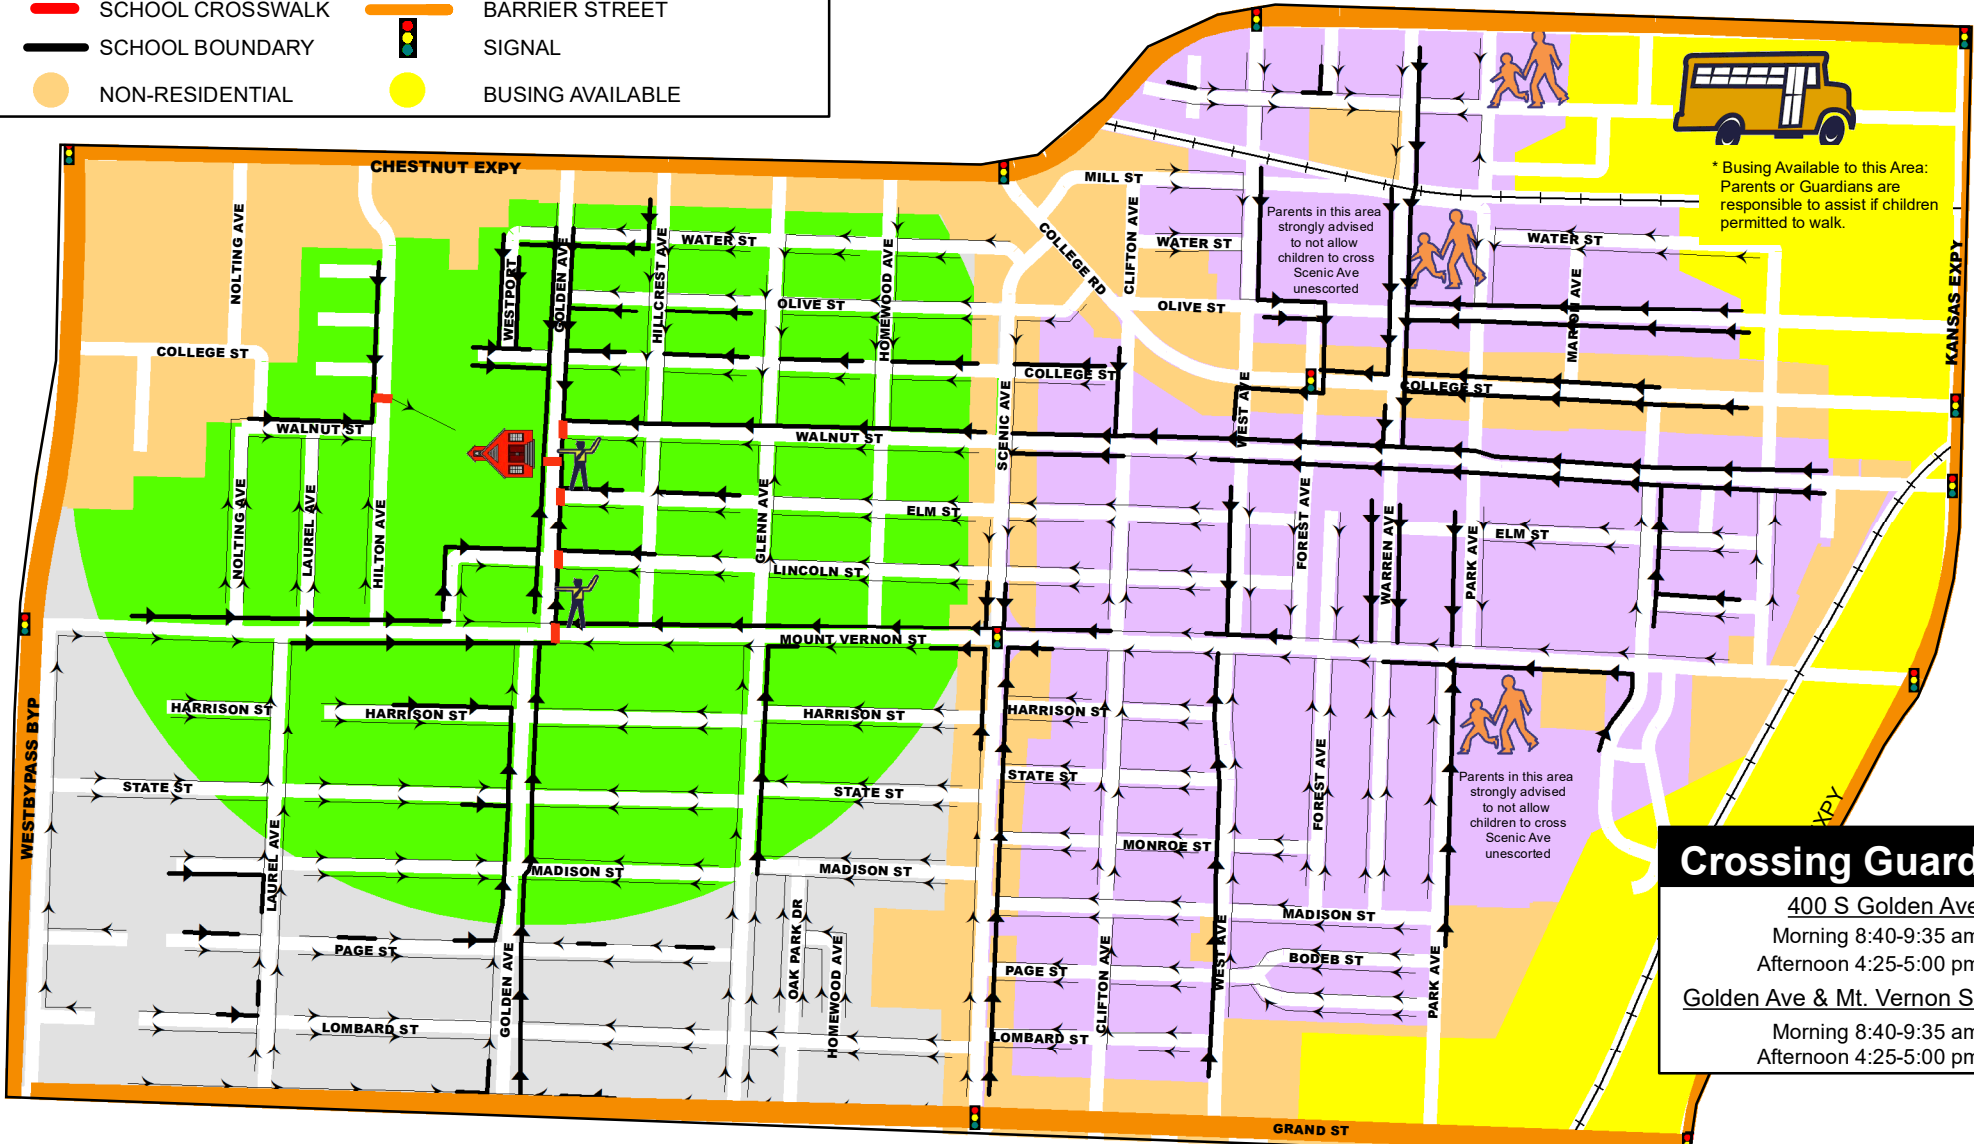

# WESTPORT ELEMENTARY

WALKING ROUTE \*

SCHOOL YEAR 2021-2022

## Legend

-  CROSSING GUARD
-  1/2 MILE RADIUS
-  SCHOOL CROSSWALK
-  SCHOOL BOUNDARY
-  NON-RESIDENTIAL
-  WALKING ROUTE W/SIDEWALK
-  WALKING ROUTE NO SIDEWALK
-  BARRIER STREET
-  SIGNAL
-  BUSING AVAILABLE

## School Times

Start 9:30 am  
Dismissal 4:30 pm

Parents in this area strongly advised to not allow children to cross the Railroad unescorted

\* Busing Available to this Area: Parents or Guardians are responsible to assist if children permitted to walk.

### Crossing Guards

**400 S Golden Ave**  
Morning 8:40-9:35 am  
Afternoon 4:25-5:00 pm

**Golden Ave & Mt. Vernon St**  
Morning 8:40-9:35 am  
Afternoon 4:25-5:00 pm

This map recommends a walking route based on sidewalk inventory and existing crossing features to assist parents who chose to have their child walk to school. The primary responsibility for the safety of their Children is with the parents.