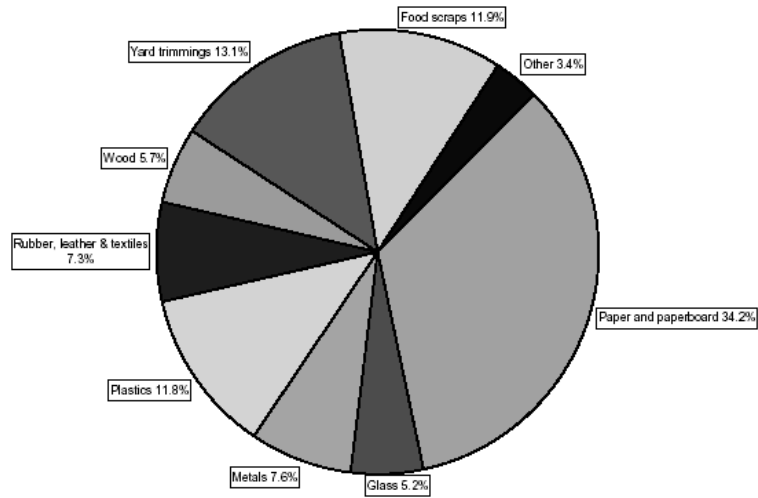

Recycling Facts and Tips

Garbage Pizza

How Long Does It Take?

“Decompose: To Break Down”

Paper.....	1 Month
Tin Can.....	100 Years
Aluminum Can.....	500 Years
Glass Bottle.....	500 Years or more
Plastic Milk Jugs.....	NEVER

Plastic Recycling

Plastic Products have numbers in the recycling symbols that tell you what type of plastic the product is. The smaller the number, the easier it is to recycle. This means that it can be made into new products easier.